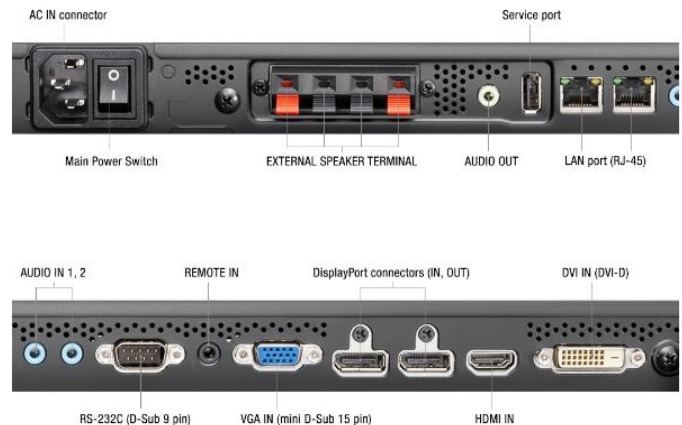

MultiSync® UN551S LCD 55" Video Wall Display

Datasheet

Walls of Desire

Attract and engage your audience; the new 55" UN551S shapes emotion and desire with NEC's most compelling video wall experience to date.

The new frameless design forms an entirely flat seamless digital canvas allowing a completely homogeneous image across multiple unified screens. The huge digital surface creates an unhindered viewing experience for your audience with a minimal image interruption of just 0.9mm per screen. The S-IPS panel provides superior picture quality and excellent colour reproduction in both landscape and portrait orientation ensuring perfect visibility even at extreme viewing angles which constantly change as the viewer passes by. At a high brightness level of 700 cd/m² your message will be well received with effortless readability even in the brightest ambient light conditions. An advanced set of intelligent features make the displays easy to install and operate and supports significantly reduced maintenance requirements.

Smart Way to Large Scale perfectly detailed Imagery – native UHD Daisy Chaining enables the user to create UHD video walls with either a single UHD image or 4 different Full HD sources.

Easy Setup – Auto TileMatrix offers time and cost savings during installation. Configure just one display in order to complete the set up for the entire wall.

Connectivity

Input Video Analogue	1 x D-sub 15 pin
Input Video Digital	1 x DisplayPort (with HDCP); 1 x DVI-D (with HDCP); 1 x HDMI (with HDCP); 1 x Interface Extension Slot; 1 x OPS Slot
Input Audio Analogue	2 x 3,5 mm jack
Input Audio Digital	1 x DisplayPort; 1 x HDMI
Input Control	LAN 100Mbit; remote control wire (3,5mm jack); RS232
Output Video Digital	1 x DisplayPort out (loop through: DisplayPort, DVI-D, HDMI, Interface Extension Slot, OPS)
Output Audio Analogue	3,5mm jack