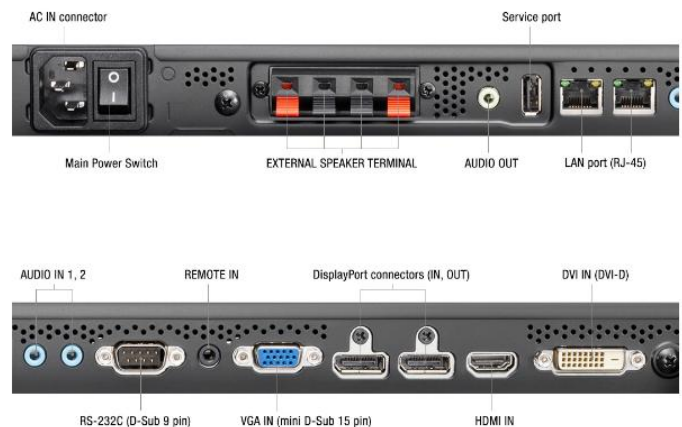

## MultiSync® UN551VS LCD 55" Video Wall Display

#### Walls of Desire

Attract and engage your audience; the new 55" UN551VS shapes emotion and desire with NEC's most compelling video wall experience to date.

The new frameless design forms an entirely flat seamless digital canvas allowing a completely homogeneous image across multiple unified screens. The huge digital surface creates an unhindered viewing experience for your audience with a minimal image interruption of just 0.9mm per screen. The S-IPS panel provides superior picture quality and excellent colour reproduction in both landscape and portrait orientation ensuring perfect visibility even at extreme viewing angles which constantly change as the viewer passes by. At a high brightness level of 500 cd/m<sup>2</sup> your message will be well received with effortless readability in controllable ambient light situations. An advanced set of intelligent features make the displays easy to install and operate and supports significantly reduced maintenance requirements.

## Connectivity

Input Video Analogue	1 x D-sub 15 pin
Input Video Digital	1 x DisplayPort (with HDCP); 1 x DVI-D (with HDCP); 1 x HDMI (with HDCP); 1 x Interface Extension Slot; 1 x OPS Slot
Input Audio Analogue	2 x 3,5 mm jack
Input Audio Digital	1 x DisplayPort; 1 x HDMI
Input Control	LAN 100Mbit; remote control wire (3,5mm jack); RS232
Output Video Digital	1 x DisplayPort out (loop through: DisplayPort, DVI-D, HDMI, Interface Extension Slot, OPS)
Output Audio Analogue	3,5mm jack

### Mechanical

Dimensions (W x H x D) [mm]	Without stand: 1,211 x 682 x 99
Weight [kg]	Without stand: 26.2
Bezel Width [mm]	0.9 bottom/right; 0.9 top/left; 1.8
VESA Mounting [mm]	4 holes; 400 x 400 (FDMI); M6
Ingress Protection	IP40 (front); IP20 (back)