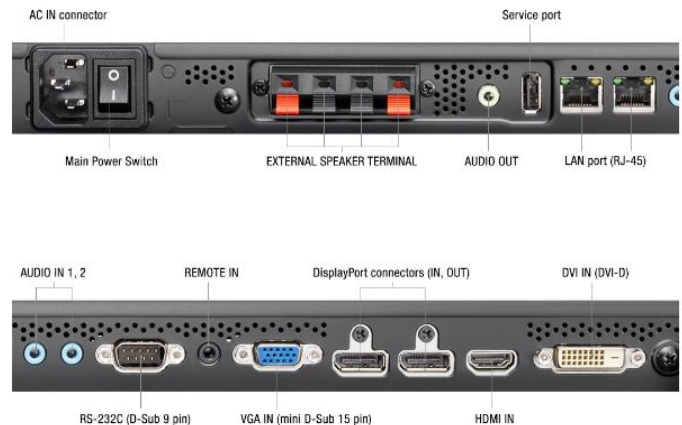

## MultiSync® X555UNS LCD 55" Video Wall Display

#### Video walls from NEC: get the WOW factor!

NEC's video wall solutions ensure the big impressions you desire. Effortless readability with precise colour reproduction and high contrast ratios will catch attention. An advanced set of intelligent features make the displays easy to install and operate, and drastically reduced maintenance times are supported.

## Connectivity

Input Video Analogue	1 x D-sub 15 pin
Input Video Digital	1 x DisplayPort (with HDCP); 1 x DVI-D (with HDCP); 1 x HDMI (with HDCP); 1 x Interface Extension Slot; 1 x OPS Slot
Input Audio Analogue	2 x 3,5 mm jack
Input Audio Digital	1 x DisplayPort; 1 x HDMI
Input Control	LAN 100Mbit; remote control wire (3,5mm jack); RS232
Output Video Digital	1 x DisplayPort out (loop through: DisplayPort, DVI-D, HDMI, Interface Extension Slot, OPS)
Output Audio Analogue	3,5mm jack
Output Control	LAN 100Mbit
Remote Control	LAN with SNMP; Remote Control IR (internal/external (optional) sensor); RS-232C (9-pin D-sub) Input

## Mechanical

Dimensions (W x H x D) [mm]	Without stand: 1,213 x 684 x 95
Weight [kg]	Without stand: 30.3
Bezel Width [mm]	1.2 bottom/right; 2.3 top/left; 3.5; Content to content 3.7
VESA Mounting [mm]	4 holes; 400 x 400 (FDMI); M6
Ingress Protection	IP40 (front); IP20 (back)